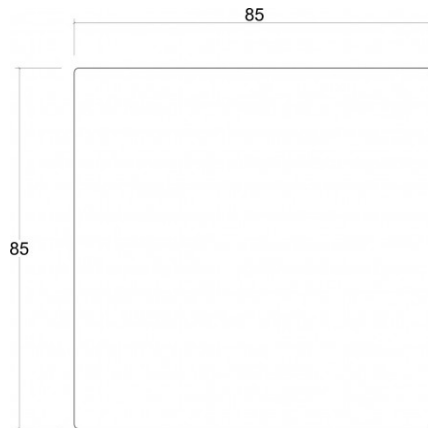

CAMBRIDGE OTTOMAN

SKU:	27598
DIMENSIONS:	33.5W x 33.5D x 17.7H in
MATERIAL:	Mahogany
COLLECTION:	Sofas
QUICK SHIP:	No
CBM (BOX)	0.31 m ³
NUMBER OF BOXES:	1
BOX DIMENSIONS:	35W x 35D x 15.4H in

TOP VIEW

FRONT VIEW