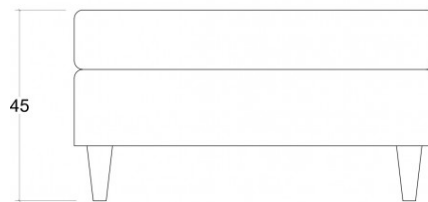

CAMBRIDGE OTTOMAN

SKU:	27598
DIMENSIONS:	33.5W x 33.5D x 17.7H in
MATERIAL:	Mahogany
COLLECTION:	Sofas
QUICK SHIP:	No
CBM (BOX)	0.31 m ³
NUMBER OF BOXES:	1
BOX DIMENSIONS:	35W x 35D x 15.4H in

TOP VIEW

FRONT VIEW