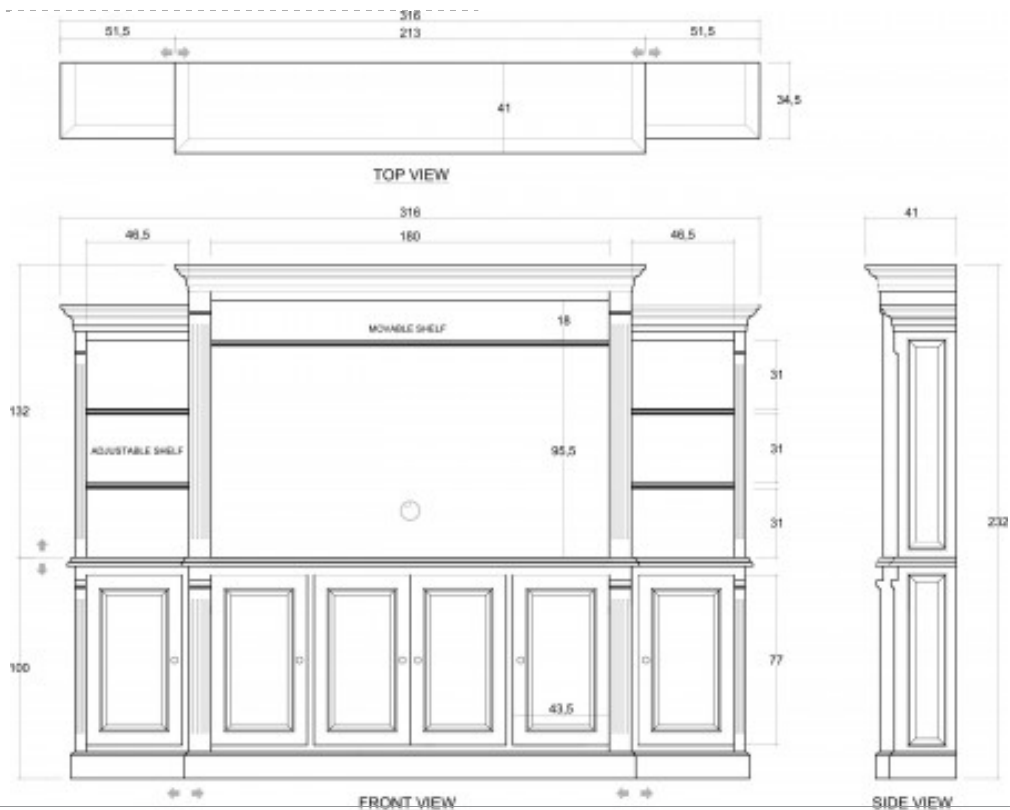

FRENCH HENS MEDIA CABINET

SKU:	27016

DIMENSIONS:	124.4W x 16.1D x 91.3H in

CUBIC FEET	108.42 ft ³

MATERIAL:	Mahogany

COLLECTION:	Roosevelt

NET WEIGHT	383.6 lbs

QUICK SHIP:	No

CBM (BOX)	3.3291965 m ³

NUMBER OF BOXES:	4

BOX DIMENSIONS:	26W x 16.7D x 89.8H in

BOX 2 DIMENSIONS:	26W x 16.7D x 89.8H in

BOX 3 DIMENSIONS:	87W x 19.3D x 58.3H in

Corporate: P.O. Box 165 706 25th Street Brodhead, WI 53520 BrambleCo.com Phone: 877.272.6253