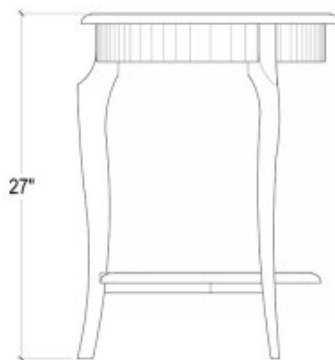

SUDLEY SIDE TABLE

SKU:	26986
DIMENSIONS:	20.1W x 20.1D x 26.8H in
CUBIC FEET	7.13 ft ³
MATERIAL:	Mahogany
COLLECTION:	Provence
NET WEIGHT	48.5 lbs
QUICK SHIP:	No
CBM (BOX)	0.226875 m ³
NUMBER OF BOXES:	1
BOX DIMENSIONS:	23.2W x 23.2D x 32.3H in

TOP VIEW

FRONT VIEW